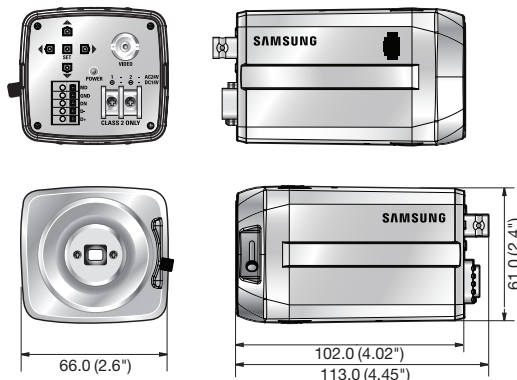

## Technical Specifications

	SCB-3000N	SCB-3000P	SCB-3000PH
<b>VIDEO</b>			
Imaging Device	1/3" Super HAD CCD (Double scan)		
Total Pixels	811(H) x 508(V)	795(H) x 596(V)	
Effective Pixels	768(H) x 494(V)	752(H) x 582(V)	
Scanning System	2 : 1 Interlace		
Synchronization	Internal / Line lock / Extern		
Frequency	H : 15.734KHz / V : 59.94Hz H : 15.625KHz / V : 50Hz		
Horizontal Resolution	Color : 600TV lines, B/W : 700TV lines		
Min. Illumination	Color : 0.3Lux@F1.2 (50IRE), 0.0006Lux (Sens-up, 512x) B/W : 0.01Lux@F1.2 (50IRE), 0.00002Lux (Sens-up, 512x)		
S / N Ratio	52dB (AGC off, Weight on)		
Video Output	CVBS : 1.0Vp-p / 75Ω composite		
<b>LENS</b>			
Lens Type	Manual / Auto iris (Video / DC)		
Mount Type	C / CS		
<b>OPERATIONAL</b>			
On Screen Display	English, Japanese, Spanish, French, Portuguese, Taiwanese, Korean	English, French, German, Spanish, Italian, Chinese, Russian, Polish, Czech, Romanian, Serbian, Swedish, Danish, Turkish, Portuguese	
Camera Title	Off / On (Displayed 15 characters)		
Day & Night	Auto (ICR) / External / Color / B/W		
Backlight Compensation	Off / User BLC / HLC / SSSR / WDR		
Wide Dynamic Range	128x	160x	
Contrast Enhancement	SSDR (Off / On)		
Digital Noise Reduction	SSNRIII (Off / On)		
Digital Image Stabilization	Off / On		
Motion Detection	Built-in		
Privacy Masking	Off / On (12 programmable zones with polygonal masking)		
Sens-up (Frame Integration)	2x ~ 512x		
Gain Control	Off / Low / High		
White Balance	ATW / Outdoor / Indoor / Manual / AWC (1,700K° ~ 11,000K°)		
Electronic Shutter Speed	1/60 ~ 1/120,000sec	1/50 ~ 1/120,000sec	
Digital Zoom	Off / On (1x ~ 16x)		
Reverse	Off / H-Rev / V-Rev / HV-Rev		
Profile	Basic / Day & Night / Backlight / ITS / Indoor / User		
Intelligent Video Analytics	Fixed / Moved / Fence / Tracking / Detection / Counting		
VPS	Off / On		
PIP	Off / On		
Alarm	1 Out		
Communication	Coaxial control (SPC-300 compatible), RS-485		
Protocol	Coax : Pelco-C (Coaxitron) RS-485 : Samsung-T/E, Pelco-D/P, Panasonic, Bosch, Honeywell, Vicon		
<b>ENVIRONMENTAL</b>			
Operating Temperature / Humidity	-10°C ~ +50°C (+14°F ~ +122°F) / Less than 90% RH		
<b>ELECTRICAL</b>			
Input Voltage / Current	Dual (24V AC & 12V DC ±10%)		230V AC ±10%
Power Consumption	Max. 4.0W		Max. 4.2W
<b>MECHANICAL</b>			
Color / Material	Black, Silver / Aluminum, Steel		
Dimensions (WxHxD)	66.0 x 61.0 x 102.0mm (2.6" x 2.4" x 4.02")		66.0 x 61.0 x 115.0mm (2.6" x 2.4" x 4.53")
Weight	310g (0.68 lb)		540g (1.19 lb)