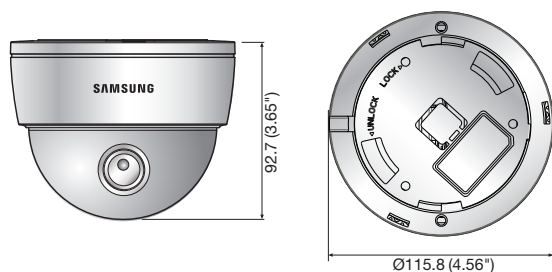

Dimensions

Unit : mm (inch)

Technical Specifications

	SCD-3081N	SCD-3081P
VIDEO		
Imaging Device	1/3" Super HAD CCD II (Double scan)	
Total Pixels	1,028(H) x 508(V)	1,028(H) x 596(V)
Effective Pixels	976(H) x 494(V)	976(H) x 582(V)
Scanning System	2 : 1 Interlace	
Synchronization	Internal / Line lock	
Frequency	H : 15.734KHz / V : 59.94Hz	H : 15.625KHz / V : 50Hz
Horizontal Resolution	Color : 650TV lines, B/W : 700TV lines	
Min. Illumination	Color : 0.1Lux@F1.2 (50IRE), 0.0002Lux (Sens-up, 512x) B/W : 0.01Lux@F1.2 (50IRE), 0.00002Lux (Sens-up, 512x)	
S / N Ratio	52dB (AGC off, Weight on)	
Video Output	CVBS : 1.0 Vp-p / 75Ω composite	
LENS		
Focal Length (Zoom Ratio)	2.8 ~ 11mm (3.9x)	
Max. Aperture Ratio	1 : 1.2(Wide) ~ 2.8(Tele)	
Angular Field of View	H : 94°(Wide) ~ 26°(Tele) / V : 67°(Wide) ~ 20°(Tele)	
Min. Object Distance	0.2m (0.66ft)	
Lens Type	DC auto iris	
Mount Type	Board type	
PAN / TILT		
Pan Range	0° ~ 352°	
Tilt Range	0° ~ 73°	
Rotate Range	0° ~ 348°	
OPERATIONAL		
On Screen Display	English, Japanese, Spanish, French, Portuguese, Taiwanese, Korean	English, French, German, Spanish, Italian, Chinese, Russian, Polish, Czech, Romanian, Serbian, Swedish, Danish, Turkish, Portuguese
Camera Title	Off / On (Displayed 15 characters)	
Day & Night	Auto (ICR) / External / Color / B/W	
Backlight Compensation	Off / User BLC / HLC / SSSR / WDR	
Wide Dynamic Range	128x	160x
Contrast Enhancement	SSDR (Off / On)	
Digital Noise Reduction	SSNRIII (Off / On)	
Digital Image Stabilization	Off / On	
Motion Detection	Off / On (8 programmable zones)	
Privacy Masking	Off / On (12 programmable zones)	
Sens-up (Frame Integration)	2x ~ 512x	
Gain Control	Off / Low / High	
White Balance	ATW / Outdoor / Indoor / Manual / AWC (1,700K ~ 11,000K*)	
Electronic Shutter Speed	1/60 ~ 1/120,000sec	1/50 ~ 1/120,000sec
Digital Zoom	Off / On (1x ~ 16x)	
Reverse	Off / H-Rev / V-Rev / HV-Rev	
Profile	Basic / Day & Night / Backlight / ITS / Indoor / User	
VPS	Off / On	
Intelligent Video Analytics	Fixed / Moved / Area / Fence / Tracking / Detection / Counting	
PIP	Off / On	
Alarm	1 Out	
Communication	Coaxial control (SPC-300 compatible)	
Protocol	Coax : Pelco-C (Coaxitron)	
ENVIRONMENTAL		
Operating Temperature / Humidity	-10°C ~ +50°C (+14°F ~ +122°F) / Less than 90% RH	
ELECTRICAL		
Input Voltage / Current	Dual (24V AC & 12V DC ±10%)	
Power Consumption	Max. 3.5W	
MECHANICAL		
Color / Material	Ivory / Plastic (Dome cover : Clear)	
Dimensions (WxH)	Ø115.8 x 92.7mm (Ø4.56" x 3.65")	
Weight	365g (0.8 lb)	