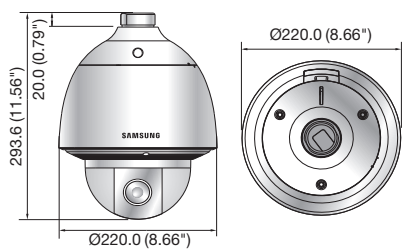

Dimensions

Unit : mm (inch)

SCP-2371H

SCP-2371

Accessories (Optional)

Technical Specifications

	SCP-2371HN/2371N	SCP-2371HP/2371P
VIDEO		
Imaging Device	1/4" Super HAD CCD II	
Total Pixels	811(H) x 508(V)	795(H) x 596(V)
Effective Pixels	768(H) x 494(V)	752(H) x 582(V)
Scanning System	2 : 1 Interlace	
Synchronization	Internal / Line lock	
Frequency	H : 15.734KHz / V : 59.94Hz	H : 15.625KHz / V : 50Hz
Horizontal Resolution	Color : 600TV lines, B/W : 700TV lines	
Min. Illumination	Color : 0.2Lux@F1.6 (50IRE), 0.0004Lux (Sens-up, 512x) B/W : 0.02Lux@F1.6 (50IRE), 0.00004Lux (Sens-up, 512x)	
S / N Ratio	52dB (AGC off, Weight on)	
Video Output	CVBS : 1.0 Vp-p / 75Ω composite	
LENS		
Focal Length (Zoom Ratio)	3.5 ~ 129.5mm (Optical 37x)	
Max. Aperture Ratio	1 : 1.6(Wide) ~ 3.9(Tele)	
Angular Field of View	H : 55.5°(Wide) ~ 1.59°(Tele) / V : 42.5°(Wide) ~ 1.19°(Tele)	
Min. Object Distance	1.8m (5.91ft)	
Focus Control	Auto / Manual / One shot	
Zoom Movement Speed	2.8sec (Wide to tele)	
PAN / TILT		
Pan Range	360° Endless	
Pan Speed	Preset : 500°/sec, Manual : 0.024°/sec ~ 120°/sec (Proportional zoom ratio)	
Tilt Range	-5° ~ 185°	
Tilt Speed	Preset : 500°/sec, Manual : 0.024°/sec ~ 120°/sec (Proportional zoom ratio)	
Preset	255	
Preset Accuracy	±0.1°	
OPERATIONAL		
On Screen Display	English, Japanese, Spanish, French, Portuguese, Taiwanese, Korean	English, French, German, Spanish, Italian, Chinese, Russian, Polish, Czech, Turkish, Portuguese
Camera Title	Off / On (Displayed 12 characters)	
Day & Night	Auto (ICR) / External / Color / B/W	
Backlight Compensation	Off / BLC / HLC	
Contrast Enhancement	SSDR (Off / On)	
Digital Noise Reduction	SSNRIII (Off / On)	
Digital Image Stabilization	Off / On	
Motion Detection	Off / On	
Privacy Masking	Off / On (8 programmable zones)	
Sens-up (Frame Integration)	2x ~ 512x	
Gain Control	Off / Low / Medium / High / Manual	
White Balance	ATW / Outdoor / Indoor / Manual / AWC (1,700°K ~ 11,000°K)	
Electronic Shutter Speed	1/60 ~ 1/120,000sec	1/50 ~ 1/120,000sec
Digital Zoom	Off / On (1x ~ 16x)	
Digital Flip	Off / On	
Schedule	Day / Time	
Alarm	8 In 3 Out	
Communication	Coaxial control (SPC-300 compatible), RS-485/422	
Protocol	Coax : Pelco-C (Coaxitron) RS-485/422 : Samsung-T/E, Pelco-D/P, Panasonic, Bosch, Honeywell, Vicon, AD, GE	
ENVIRONMENTAL		
Operating Temperature / Humidity	-50°C ~ +55°C (-58°F ~ +131°F) / Less than 90% RH : SCP-2371H -10°C ~ +55°C (+14°F ~ +131°F) / Less than 90% RH : SCP-2371	
Ingress Protection	IP66 grade (SCP-2371H only)	
ELECTRICAL		
Input Voltage / Current	24V AC ±10%	
Power Consumption	Max. 15W / 60W (Fan & heater on) : SCP-2371H, Max. 15W : SCP-2371	
MECHANICAL		
Color / Material	Ivory / Aluminum, Plastic (Dome Cover : Clear) : SCP-2371H Ivory / Plastic (Dome cover : Clear) : SCP-2371	
Dimensions (WxH)	Ø220.0 x 293.6mm (Ø8.66" x 11.56") : SCP-2371H Ø152.0 x 218.0mm (Ø5.98" x 8.58") : SCP-2371	
Weight	3.1Kg (6.83 lb) : SCP-2371H, 1.6Kg (3.53 lb) : SCP-2371	