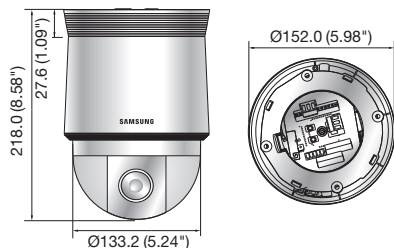

Dimensions

Unit : mm (inch)

SCP-2371H

SCP-2371

Accessories (Optional)

Technical Specifications

	SCP-2371HN/2371N	SCP-2371HP/2371P
VIDEO		
Imaging Device	1/4" Super HAD CCD II	
Total Pixels	811(H) x 508(V)	795(H) x 596(V)
Effective Pixels	768(H) x 494(V)	752(H) x 582(V)
Scanning System	2 : 1 Interlace	
Synchronization	Internal / Line lock	
Frequency	H : 15.734KHz / V : 59.94Hz	H : 15.625KHz / V : 50Hz
Horizontal Resolution	Color : 600TV lines, B/W : 700TV lines	
Min. Illumination	Color : 0.2Lux@F1.6 (50IRE), 0.0004Lux (Sens-up, 512x) B/W : 0.02Lux@F1.6 (50IRE), 0.00004Lux (Sens-up, 512x)	
S / N Ratio	52dB (AGC off, Weight on)	
Video Output	CVBS : 1.0 Vp-p / 75Ω composite	
LENS		
Focal Length (Zoom Ratio)	3.5 ~ 129.5mm (Optical 37x)	
Max. Aperture Ratio	1 : 1.6(Wide) ~ 3.9(Tele)	
Angular Field of View	H : 55.5°(Wide) ~ 1.59°(Tele) / V : 42.5°(Wide) ~ 1.19°(Tele)	
Min. Object Distance	1.8m (5.91ft)	
Focus Control	Auto / Manual / One shot	
Zoom Movement Speed	2.8sec (Wide to tele)	
PAN / TILT		
Pan Range	360° Endless	
Pan Speed	Preset : 500°/sec, Manual : 0.024°/sec ~ 120°/sec (Proportional zoom ratio)	
Tilt Range	-5° ~ 185°	
Tilt Speed	Preset : 500°/sec, Manual : 0.024°/sec ~ 120°/sec (Proportional zoom ratio)	
Preset	255	
Preset Accuracy	±0.1°	
OPERATIONAL		
On Screen Display	English, Japanese, Spanish, French, Portuguese, Taiwanese, Korean	English, French, German, Spanish, Italian, Chinese, Russian, Polish, Czech, Turkish, Portuguese
Camera Title	Off / On (Displayed 12 characters)	
Day & Night	Auto (ICR) / External / Color / B/W	
Backlight Compensation	Off / BLC / HLC	
Contrast Enhancement	SSDR (Off / On)	
Digital Noise Reduction	SSNRIII (Off / On)	
Digital Image Stabilization	Off / On	
Motion Detection	Off / On	
Privacy Masking	Off / On (8 programmable zones)	
Sens-up (Frame Integration)	2x ~ 512x	
Gain Control	Off / Low / Medium / High / Manual	
White Balance	ATW / Outdoor / Indoor / Manual / AWC (1,700°K ~ 11,000°K)	
Electronic Shutter Speed	1/60 ~ 1/120,000sec	1/50 ~ 1/120,000sec
Digital Zoom	Off / On (1x ~ 16x)	
Digital Flip	Off / On	
Schedule	Day / Time	
Alarm	8 In 3 Out	
Communication	Coaxial control (SPC-300 compatible), RS-485/422	
Protocol	Coax : Pelco-C (Coaxitron) RS-485/422 : Samsung-T/E, Pelco-D/P, Panasonic, Bosch, Honeywell, Vicon, AD, GE	
ENVIRONMENTAL		
Operating Temperature / Humidity	-50°C ~ +55°C (-58°F ~ +131°F) / Less than 90% RH : SCP-2371H -10°C ~ +55°C (+14°F ~ +131°F) / Less than 90% RH : SCP-2371	
Ingress Protection	IP66 grade (SCP-2371H only)	
ELECTRICAL		
Input Voltage / Current	24V AC ±10%	
Power Consumption	Max. 15W / 60W (Fan & heater on) : SCP-2371H, Max. 15W : SCP-2371	
MECHANICAL		
Color / Material	Ivory / Aluminum, Plastic (Dome Cover : Clear) : SCP-2371H Ivory / Plastic (Dome cover : Clear) : SCP-2371	
Dimensions (WxH)	Ø220.0 x 293.6mm (Ø8.66" x 11.56") : SCP-2371H Ø152.0 x 218.0mm (Ø5.98" x 8.58") : SCP-2371	
Weight	3.1Kg (6.83 lb) : SCP-2371H, 1.6Kg (3.53 lb) : SCP-2371	