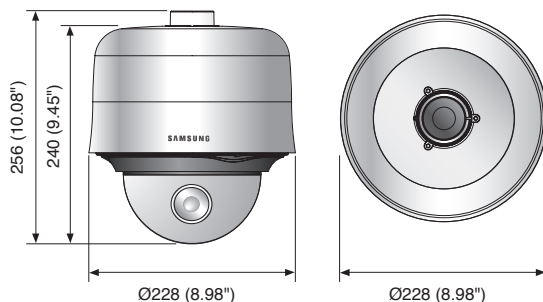

Accessories (Optional)

Dimensions

Unit : mm (inch)

Technical Specifications

	SCP-3430HN/2430HN	SCP-3430HP/2430HP
VIDEO		
Imaging Device	1/4" Ex-view HAD CCD (Double scan) : SCP-3430H, 1/4" Super HAD CCD II : SCP-2430H	
Total Pixels	811(H) x 508(V)	795(H) x 596(V)
Effective Pixels	768(H) x 494(V)	752(H) x 582(V)
Scanning System	2 : 1 Interlace	
Synchronization	Internal / Line lock	
Frequency	H : 15.734KHz / V : 59.94Hz	H : 15.625KHz / V : 50Hz
Horizontal Resolution	Color : 600TV lines, B/W : 700TV lines	
Min. Illumination	Color : 0.7Lux@F1.65 (50IRE), 0.001Lux (Sens-up, 512x) : SCP-3430H 0.2Lux@F1.65 (50IRE), 0.0004Lux (Sens-up, 512x) : SCP-2430H B/W : 0.07Lux@F1.65 (50IRE), 0.0002Lux (Sens-up, 512x) : SCP-3430H 0.02Lux@F1.65 (50IRE), 0.00004Lux (Sens-up, 512x) : SCP-2430H	
S / N Ratio	52dB (AGC off, Weight on)	
Video Output	CVBS : 1.0Vp-p / 75Ω composite	
LENS		
Focal Length (Zoom Ratio)	3.2 ~ 138.5mm (Optical 43x)	
Max. Aperture Ratio	1 : 1.65(Wide) ~ 3.7(Tele)	
Angular Field of View	H : 61.22°(Wide) ~ 1.47°(Tele) / V : 47.16°(Wide) ~ 1.1°(Tele)	
Min. Object Distance	1m (3.28ft)	
Focus Control	Auto / Manual / One AF	
Zoom Movement Speed	3.2sec (Wide to tele)	
PAN / TILT		
Pan Range	360° Endless	
Pan Speed	Preset : 600°/sec, Manual : 0.01°/sec ~ 180°/sec (Proportional zoom ratio)	
Tilt Range	-6° ~ 186°	
Tilt Speed	Preset : 600°/sec, Manual : 0.01°/sec ~ 180°/sec (Proportional zoom ratio)	
Preset	512	
Preset Accuracy	±0.1°	
OPERATIONAL		
On Screen Display	English, Japanese, Spanish, French, Portuguese, Taiwanese, Korean	English, French, German, Spanish, Italian, Chinese, Russian, Polish, Czech, Romanian, Serbian, Swedish, Danish, Turkish, Portuguese
Camera Title	Off / On (Displayed 54 characters)	
Day & Night	Day / Night / Auto / Ext	
Backlight Compensation	Off / On (Area setting)	
Wide Dynamic Range	128x (52dB) : SCP-3430H	160x (52dB) : SCP-3430H
Contrast Enhancement	XDR (Off / Low / Mid / High)	
Digital Noise Reduction	Adaptive 3D+2D (Off / Low / Mid / High / User)	
Digital Image Stabilization	Off / On	
Motion Detection	Off / Tracking / Detection	
Privacy Masking	Off / On (12 programmable zones with polygonal masking)	
Sens-up (Frame Integration)	2x ~ 512x	
Gain Control	Off / On	
White Balance	ATW1 / ATW2 / AWC (Manual) / 3200K / 5600K	
Electronic Shutter Speed	1/60 ~ 1/10,000sec	1/50 ~ 1/10,000sec
Digital Zoom	Off / On (1x ~ 16x)	
Digital Flip	Off / On	
Profile	Standard / ITS / Backlight / Day & Night / Gaming / Custom	
VPS	Off / On	
Intelligent Video	Fixed / Moved	
PIP	Off / On	
Schedule	Day / Time	
Alarm	8 In 3 Out	
Communication	Coaxial control (SPC-300 compatible), RS-485 Coax : CCVC	
Protocol	RS-485 : Samsung-T/E, Pelco-D/P, Panasonic, Bosch, Honeywell, Vicon, GE	
ENVIRONMENTAL		
Operating Temperature / Humidity	-50°C ~ +50°C (-58°F ~ +122°F) / Up to 100% RH	
Ingress Protection	IP66	
ELECTRICAL		
Input Voltage / Current	24V AC ±10%	
Power Consumption	Max. 11W / 47W (Fan & heater on)	
MECHANICAL		
Color / Material	Light gray / Aluminum, Plastic (Dome cover : Clear)	
Dimensions (WxH)	Ø228.0 x 256.0mm (Ø8.98" x 10.08")	
Weight	3Kg (6.61 lb)	