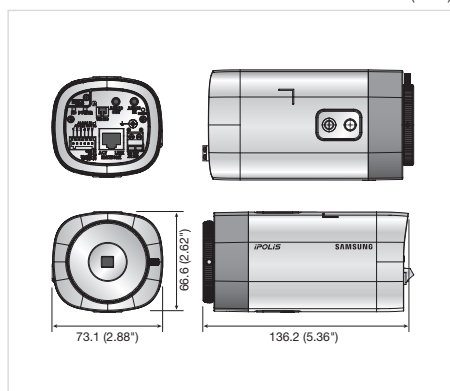

Dimensions

Unit : mm (inch)