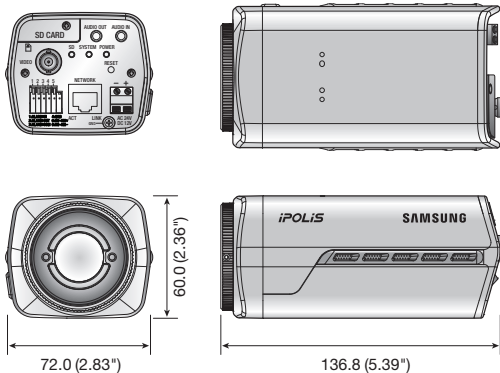

# SNB-7000

3 Megapixel Full HD Network Camera

\* Lens not included

## Key Features

- Max. 3M (2048 x 1536) resolution
- 16 : 9 Full HD (1080p) resolution support
- H.264, MJPEG dual codec
- Multiple streaming
- Smart compression (ROI encoding)
- Intelligent video analytics
- PoE, SD memory, Bi-directional audio support

## Dimensions

Unit : mm (inch)