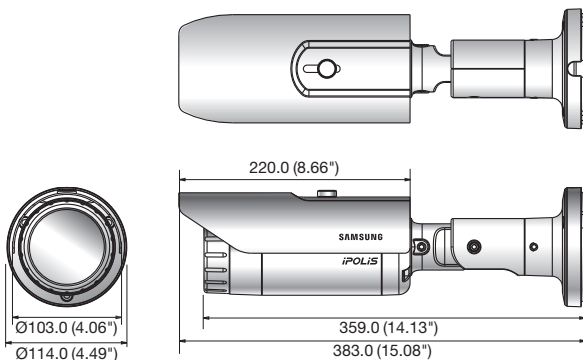

Dimensions

Unit : mm (inch)

Technical Specifications