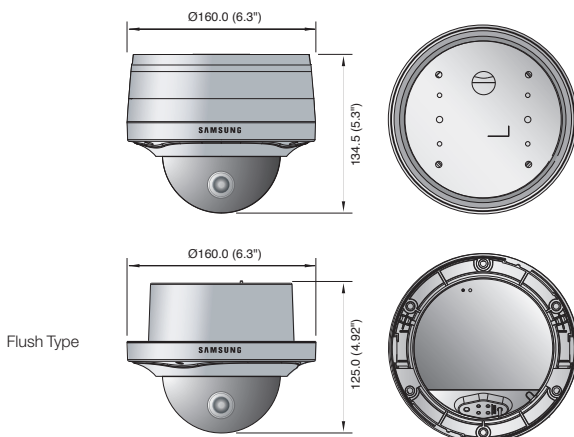

Accessories (Optional)

Dimensions

Unit : mm (inch)

Technical Specifications

	SNV-7080N/P
VIDEO	
Imaging Device	1/2.8" 3M PS CMOS
Total Pixels	2,144(H) x 1,588(V)
Effective Pixels	2,096(H) x 1,561(V)
Scanning System	Progressive
Min. Illumination (TBD)	Color : 1Lux (F1.2, 50IRE), 0.017Lux (Sens-up 60x) B/W : 0.08Lux (F1.2, 50IRE), 0.001Lux (Sens-up 60x)
S / N Ratio	50dB
Video Output	CVBS : 1.0 Vp-p / 75Ω composite, 704 x 480(N), 704 x 576(P), for installation
LENS	
Focal Length (Zoom Ratio)	3 ~ 8.5mm (2.8x) Motorized vari-focal
Max. Aperture Ratio	F1.2
Angular Field of View	H : 100°(Wide) ~ 35.3°(Tele), V : 74.6°(Wide) ~ 26°(Tele)
Min. Object Distance	0.5m (1.64ft)
Focus Control	Remote control via network (Manual, One-shot AF)
Lens Type	DC auto iris
Mount Type	Board-in type
PAN / TILT / ROTATE	
Pan Range	0° ~ 355°
Tilt Range	0° ~ 90°
Rotate Range	0° ~ 355°
OPERATIONAL	
Camera Title	Off / On (Displayed up to 15 characters)
Day & Night	Auto (ICR) / Color / B/W / External B/W
Backlight Compensation	Off / BLC / HLC / WDR
Wide Dynamic Range	(* 2M mode only), 52dB
Contrast Enhancement	SSDR (Samsung Super Dynamic Range) (Off / On)
Digital Noise Reduction	SSNR III (2D+3D noise filter) (Off / On)
Motion Detection	Off / On (4 programmable zones)
Privacy Masking	Off / On (1ea 4 point polygonal + 16ea rectangular zones)
Sens-up (Frame Integration)	Off / Auto (2x ~ 60x)
Gain Control	Off / Low / Medium / High
White Balance	ATW / AWC / Manual / Indoor / Outdoor
Electronic Shutter Speed	Auto / A.FLK / Manual (1/30 ~ 30,000sec)
Flip / Mirror	Off / On
Alarm I/O	Input 1ea / Output 1ea (Relay)
NETWORK	
Ethernet	RJ-45 (10/100BASE-T)
Video Compression Format	H.264, MJPEG
Resolution	3M mode - H.264 : Max. 20fps at all resolutions MJPEG : 800 x 600 ~ 320 x 180 - 20fps 1280 x 1024 ~ 1600 x 1200 - 15fps 1920 x 1080 ~ 2048 x 1536 - 10fps
	2M mode - H.264 : Max. 30fps at all resolutions (When WDR on, Max. framerate is Max. 15fps.) MJPEG : 800 x 600 ~ 320 x 180 - 30fps 1280 x 1024 ~ 1920 x 1080 : 15fps
	Max. Framerate
Smart Codec	Yes (Area based method, Face detection method)
Video Quality Adjustment	H.264 : Compression level, Target bitrate level control MJPEG : Quality level control
Bitrate Control Method	H.264 : CBR or VBR, MJPEG : VBR
Streaming Capability	Multiple streaming (Up to 6 profiles)
Audio I/O	Mic / Line in, Line out
Audio Compression Format	G.711 u-law
Audio Communication	Bi-directional audio
IP	IPv4, IPv6
Protocol	TCP/IP, UDP/IP, RTP(UDP), RTP(TCP), RTSP, NTP, HTTP, HTTPS, SSL, DHCP, PPPoE FTP, SMTP, ICMP, IGMP, SNMPv1/v2c/v3(MIB-2), ARP, DNS, DDNS, ONVIF
Security	HTTPS(SSL) login authentication, Digest login authentication IP address filtering, User access log, 802.1x authentication
Streaming Method	Unicast / Multicast
Max. User Access	10 users at unicast mode
Memory Slot	SD/SDHC memory slot
ONVIF Conformance	Yes
Webpage Language	English, French, German, Spanish, Italian, Chinese, Korean, Russian, Japanese, Swedish, Danish, Portuguese, Turkish, Polish, Czech, Rumanian, Serbian, Dutch, Croatian, Hungarian, Greek
Web Viewer	Supported OS : Windows XP / VISTA / 7, MAC OS Supported Browser : Internet Explorer 7.0 or Higher, Firefox, Google Chrome, Apple Safari
Central Management Software	NET-i viewer
ENVIRONMENTAL	
Operating Temperature / Humidity	-40°C ~ +50°C (-40°F ~ +122°F) / Less than 90% RH
Ingress Protection	IP66 Grade (Waterproof)
ELECTRICAL	
Input Voltage	12V DC, 24V AC, PoE (IEEE802.3af)
Power Consumption	Max. 7W (Heater off), Max. 11W (Heater on) *Heaters work with 24VAC only
MECHANICAL	
Color / Material	Ivory / Aluminum
Dimensions (WxH)	Ø160.0 x 134.5mm (Ø6.3" x 5.3")
Weight	1.4Kg (3.09 lb)