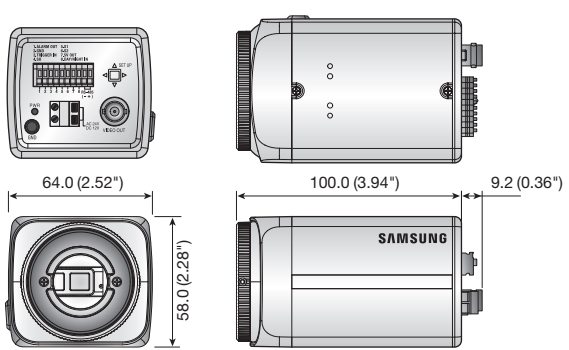

## Technical Specifications

	SCB-2001N	SCB-2001P	SCB-2001PH
<b>VIDEO</b>			
Imaging Device	1/3" Super HAD CCD II		
Total Pixels	811(H) x 508(V)	795(H) x 596(V)	
Effective Pixels	768(H) x 494(V)	752(H) x 582(V)	
Scanning System	2 : 1 Interlace		
Synchronization	Internal / Line lock		
Frequency	H : 15.734KHz / V : 59.94Hz H : 15.625KHz / V : 50Hz		
Horizontal Resolution	Color : 600TV lines, B/W : 700TV lines		
Min. Illumination	Color : 0.05Lux@F1.2 (50IRE), 0.0001Lux (Sens-up, 512x) B/W : 0.01Lux@F1.2 (50IRE), 0.00002Lux (Sens-up, 512x)		
S / N Ratio	52dB (AGC off, Weight on)		
Video Output	CVBS : 1.0Vp-p / 75Ω composite		
<b>LENS</b>			
Lens Type	Manual / Auto iris (Video / DC)		
Mount Type	C / CS		
<b>OPERATIONAL</b>			
On Screen Display	English, Japanese, Spanish, French, Portuguese, Taiwanese, Korean	English, French, German, Spanish, Italian, Chinese, Russian, Polish, Czech, Romanian, Serbian, Swedish, Danish, Turkish, Portuguese	
Camera Title	Off / On (Displayed 54 characters)		
Day & Night	Day / Night / Auto / Ext		
Backlight Compensation	Off / On (Area setting)		
Contrast Enhancement	XDR (Off / Low / Mid / High)		
Digital Noise Reduction	Adaptive 3D+2D (Off / Low / Mid / High / User)		
Digital Image Stabilization	Off / On		
Motion Detection	Off / Tracking / Detection		
Privacy Masking	Off / On (12 programmable zones with polygonal masking)		
Sens-up (Frame Integration)	2x ~ 512x		
Gain Control	Off / On		
White Balance	ATW1 / ATW2 / AWC (Manual) / 3200K / 5600K		
Electronic Shutter Speed	1/60 ~ 1/200,000sec	1/50 ~ 1/200,000sec	
Digital Zoom	Off / On (1x ~ 16x)		
Reverse	Off / H / V / H/V		
Profile	Standard / ITS / Backlight / Day & Night / Gaming / Custom		
Intelligent Video Analytics	Fixed / Moved, Fence (Line, Area)		
PIP	Off / On		
Alarm	1 Out		
Communication	Coaxial control (SPC-300 compatible), RS-485 Coax : CCVC		
Protocol	RS-485 : Samsung-T/E, Pelco-D/P, Panasonic, Bosch, Honeywell, Vicon, GE		
<b>ENVIRONMENTAL</b>			
Operating Temperature / Humidity	-10°C ~ +50°C (+14°F ~ +122°F) / Less than 90% RH		
<b>ELECTRICAL</b>			
Input Voltage / Current	Dual (24V AC & 12V DC ±10%)		230V AC ±10%
Power Consumption	Max. 3.0W		Max. 4.1W
<b>MECHANICAL</b>			
Color / Material	Silver / Aluminum, Steel		
Dimensions (WxHxD)	64.0 x 58.0 x 100.0mm (2.52" x 2.28" x 3.94")		64.0 x 58.0 x 129.2mm (2.52" x 2.28" x 5.09")
Weight	305g (0.67 lb)		395g (0.87 lb)