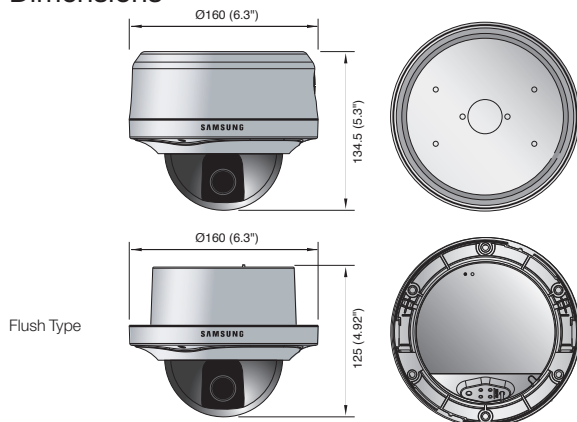

Dimensions

Unit : mm (inch)

Flush Type

Technical Specifications