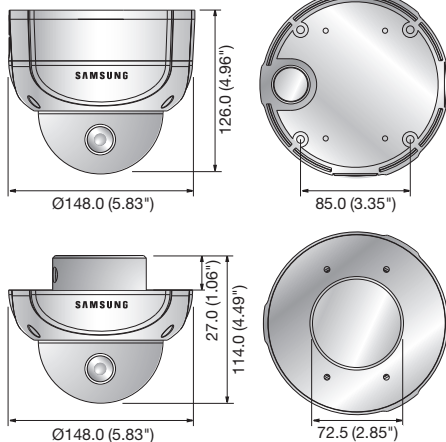

Dimensions

Unit : mm (inch)

Accessories (Optional)

SBP-300WM1 SBP-300WM SBP-300CM SBP-300HM3 SBP-300LM SBP-300PM SBP-300KM

Technical Specifications

	SCV-2080RN	SCV-2080RP
VIDEO		
Imaging Device	1/3" Super HAD CCD II	
Total Pixels	811(H) x 508(V)	795(H) x 596(V)
Effective Pixels	768(H) x 494(V)	752(H) x 582(V)
Scanning System	2 : 1 Interlace	
Synchronization	Internal / Line lock	
Frequency	H : 15.734KHz / V : 59.94Hz	H : 15.625KHz / V : 50Hz
Horizontal Resolution	Color : 600TV lines, B/W : 700TV lines	
Min. Illumination	Color : 0.15Lux@F1.2 (50IRE), 0.0003Lux (Sens-up, 512x) B/W : 0Lux (IR LED on)	
S / N Ratio	52dB (AGC off, Weight on)	
Video Output	CVBS : 1.0 Vp-p / 75Ω composite	
LENS		
Focal Length (Zoom Ratio)	2.8 ~ 10mm (3.6x)	
Max. Aperture Ratio	1 : 1.2(Wide) ~ 2.8(Tele)	
Angular Field of View	H : 94.4°(Wide) ~ 28°(Tele) / V : 69.2°(Wide) ~ 21°(Tele)	
Min. Object Distance	0.2m (0.66ft)	
Lens Type	DC auto iris	
Mount Type	Board type	
PAN / TILT		
Pan Range	0° ~ 340°	
Tilt Range	0° ~ 146°	
Rotate Range	0° ~ 340°	
OPERATIONAL		
On Screen Display	English, Japanese, Spanish, French, Portuguese, Taiwanese, Korean	English, French, German, Spanish, Italian, Chinese, Russian, Polish, Czech, Romanian, Serbian, Swedish, Danish, Turkish, Portuguese
Camera Title	Off / On (Displayed 15 characters)	
Day & Night	Auto (ICR) / Color / B/W	
Backlight Compensation	BLC / HLC / Off	
Contrast Enhancement	SSDR (Off / On)	
Digital Noise Reduction	SSNR III (Off / On)	
Digital Image Stabilization	Off / On	
Motion Detection	Off / On (8 programmable zones)	
Privacy Masking	Off / On (12 programmable zones)	
Sens-up (Frame Integration)	2x ~ 512x	
Gain Control	Off / Low / High	
White Balance	ATW / Outdoor / Indoor / Manual / AWC (1,700K° ~ 11,000K°)	
Electronic Shutter Speed	1/60 ~ 1/120,000sec	1/50 ~ 1/120,000sec
Digital Zoom	Off / On (1x ~ 16x)	
Reverse	H-Rev (Off / On) / V-Rev (Off / On)	
Communication	Coaxial control (SPC-300 compatible), RS-485	
Protocol	Coax : Pelco-C (Coaxitron) RS-485 : Samsung-T/E, Pelco-D/P, Panasonic, Bosch, Honeywell, Vicon	
IR Distance	30m (IR LED 10ea)	
ENVIRONMENTAL		
Operating Temperature / Humidity	-10°C ~ +50°C (+14°F ~ +122°F) / Less than 90% RH	
Ingress Protection	IP66 Grade	
ELECTRICAL		
Input Voltage / Current	Dual (24V AC & 12V DC ±10%)	
Power Consumption	Max. 5W	
MECHANICAL		
Color / Material	Ivory / Aluminum, Plastic (Dome cover : Smoked)	
Dimensions (WxH)	Ø148.0 x 126.0mm (Ø5.83" x 4.96")	
Weight	1.3Kg (2.87 lb)	