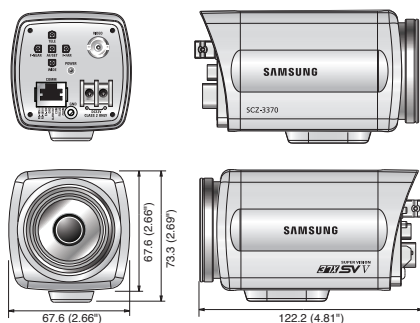

Dimensions

Unit : mm (inch)

SCZ-3370 /
SCZ-2370

Technical Specifications