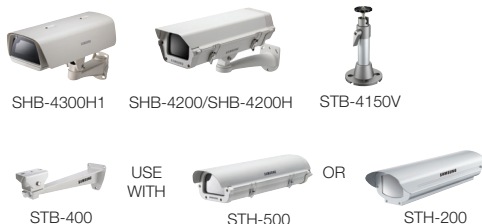

Accessories (optional):