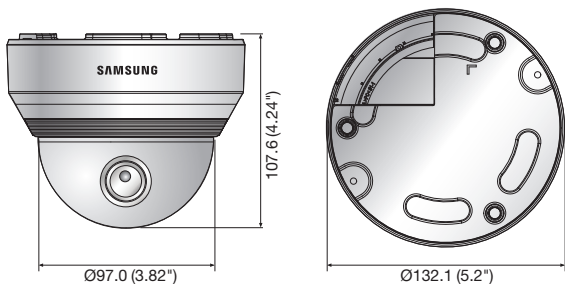

Dimensions

Unit : mm (inch)

Accessories (Optional)

SBP-301HM2 SBP-300LM SBP-300CM SBP-300WM1 SBP-300WM SBP-300B SBP-300PM SBP-300KM

Technical Specifications

	SND-6084RN/P
VIDEO	
Imaging Device	1/2.8" PS Exmor 2.38M CMOS
Total Pixels	1,952(H) x 1,116(V)
Effective Pixels	1,944(H) x 1,104(V)
Scanning System	Progressive
Min. Illumination	Color : 0.1Lux (F1.2, 50IRE), B/W : 0Lux (F1.2, 50IRE, IR LED on)
S / N Ratio	50dB
Video Output	CVBS : 1.0Vp-p / 75Ω composite, 704 x 480(N), 704 x 576(P), for installation DIP connector type
LENS	
Focal Length (Zoom Ratio)	3 ~ 8.5mm (2.8x) motorized varifocal
Max. Aperture Ratio	F1.2
Angular Field of View	H : 105.5°(Wide) ~ 37.1°(Tele) / V : 57.5°(Wide) ~ 21.0°(Tele)
Min. Object Distance	0.5m (1.64ft)
Focus Control	Simple focus (Motorized V/F) / Manual Remote control via network (Manual, Simple focus, Day & Night)
Lens Type	DC auto iris
Mount Type	Board-in type
PAN / TILT / ROTATE	
Pan / Tilt / Rotate Range	0° ~ 354° / 0° ~ 67° / 0° ~ 355°
OPERATIONAL	
IR LED	12ea
Viewable Length	15m (49.21ft)
Camera Title	Off / On (Displayed up to 45 characters)
Day & Night	Auto (ICR) / Color / B/W / External / Schedule
Backlight Compensation	Off / BLC
Wide Dynamic Range	100dB+
Contrast Enhancement	SSDR (Samsung Super Dynamic Range) (Off / On)
Digital Noise Reduction	SSNR3 (2D+3D noise filter) (Off / On)
Digital Image Stabilization	Off / On
Defog	Off / Auto / Manual
Motion Detection	Off / On (4ea 4points polygonal zones)
Privacy Masking	Off / On (32zones with 4points of polygonal)
Sens-up (Frame Integration)	Off / Auto (2x ~ 60x)
Gain Control	Off / Low / Middle / High
White Balance	ATW / AWC / Manual / Indoor / Outdoor
Electronic Shutter Speed	Minimum / Maximum / Anti flicker
Flip / Mirror	Off / On
Intelligent Video Analytics	Tampering, Virtual line, Enter/Exit, Appear / Disappear, Audio detection, Face detection
Alarm I/O	Input 1ea / Output 1ea
Alarm Triggers	Motion detection, Audio detection, Face detecton, Video analytics, Alarm input
Alarm Events	File upload via FTP and E-mail, Notification via E-mail, TCP and HTTP Local storage (SD/SDHC/SDXC) recording at Network disconnected & Event (Alarm triggers), External output
NETWORK	
Ethernet	RJ-45 (10/100BASE-T)
Video Compression Format	H.264 (MPEG-4 part 10/AVC), MJPEG
Resolution	1920 x 1080, 1280 x 1024, 1280 x 960, 1280 x 720, 1024 x 768, 800 x 600, 800 x 450, 640 x 480, 640 x 360, 320 x 240, 320 x 180
Max. Framerate	H.264 : Max. 60fps at all resolutions MJPEG : 1920 x 1080, 1280 x 1024, 1280 x 960, 1280 x 720, 1024 x 768 : Max. 15fps 800 x 600, 800 x 450, 640 x 480, 640 x 360, 320 x 240, 320 x 180 : Max. 30fps
Video Quality Adjustment	H.264 : Compression level, Target bitrate level control, MJPEG : Quality level control
Bitrate Control Method	H.264 : CBR or VBR, MJPEG : VBR
Streaming Capability	Multiple streaming (Up to 10 profiles)
Audio I/O	Selectable (Mic in / Line in), Max output level : 1 Vrms Supply voltage : 3.3V DC (4mA), Input impedance : approx. 2K Ohm
Audio Compression Format	G.711 u-law / G.726 selectable, G.726 (ADPCM) 8KHz, G.711 8KHz G.726 : 16Kbps, 24Kbps, 32Kbps, 40Kbps
Audio Communication	Bi-directional audio
IP	IPv4, IPv6
Protocol	TCP/IP, UDP/IP, RTP(UDP), RTP(TCP), RTCP, RTSP, NTP, HTTP, HTTPS, SSL, DHCP, PPPoE, FTP, SMTP, IGMP, ICMP, SNMPv1/v2c/v3(MIB-2), ARP, DNS, DDNS, QoS, PIM-SM, UPnP, Bonjour
Security	HTTPS(SSL) login authentication, Digest login authentication IP address filtering, User access log, 802.1x authentication
Streaming Method	Unicast / Multicast
Max. User Access	15 users at unicast mode
Memory Slot	Micro SD/SDHC/SDXC Motion images recorded in the SDXC/SDHC/SD memory card can be downloaded
Application Programming Interfac	ONVIF profile S, HTTP API v2.0, SVPN 1.2
Webpage Language	English, French, German, Spanish, Italian, Chinese, Korean, Russian, Japanese, Swedish, Danish, Portuguese, Turkish, Polish, Czech, Rumanian, Serbian, Dutch, Croatian, Hungarian, Greek, Norwegian, Finnish, Norwegian
Web Viewer	Supported OS : Windows XP / VISTA / 7 / 8, MAC OS X 10.7 Supported Browser : Microsoft Internet Explorer (Ver. 10, 9, 8, 7), Mozilla Firefox (Ver. 19, 18, 17, 16, 15, 14, 13, 12, 11, 10, 9), Google Chrome (Ver. 25, 24, 23, 22, 21, 20, 19, 18, 17, 16, 15), Apple Safari (Ver. 6.0.2(Mac OS X 10.8, 10.7 only), 5.1.7) * Mac OS X only SmartViewer 4.0
ENVIRONMENTAL	
Operating Temperature / Humidity	-10°C ~ +55°C (+14°F ~ +131°F) / Less than 90% RH
Storage Temperature / Humidity	-30°C ~ +60°C (-22°F ~ +140°F) / Less than 90% RH
ELECTRICAL	
Input Voltage / Current	12V DC, PoE (IEEE802.3af)
Power Consumption	Max. 8.5W
MECHANICAL	
Color / Material	Ivory / Polycarbonate (PC)
Dimensions (WxH)	Ø132.1 x 107.6mm (Ø5.2" x 4.24")
Weight	525g (1.16 lb)