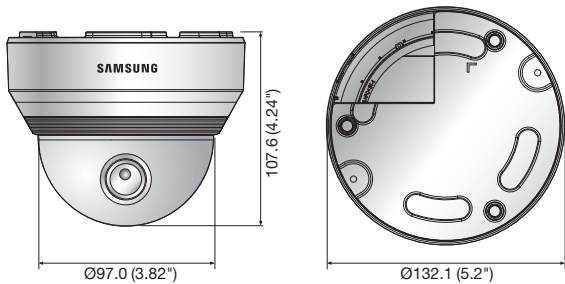

Dimensions

Unit : mm (inch)

Accessories (Optional)

SBP-301HM2 SBP-300LM SBP-300CM SBP-300WM1 SBP-300WM SBP-300B SBP-300PM SBP-300KM

Technical Specifications

SND-6084N/P	
VIDEO	
Imaging Device	1/2.8" PS Exmor 2.38M CMOS
Total Pixels	1,952(H) x 1,116(V)
Effective Pixels	1,944(H) x 1,104(V)
Scanning System	Progressive
Min. Illumination	Color : 0.1Lux (F1.2, 50IRE), B/W : 0.01Lux (F1.2, 50IRE)
S / N Ratio	50dB
Video Output	CVBS : 1.0Vp-p / 75Ω composite, 704 x 480(N), 704 x 576(P), for installation DIP connector type
LENS	
Focal Length (Zoom Ratio)	3 ~ 8.5mm (2.8x) motorized varifocal
Max. Aperture Ratio	F1.2
Angular Field of View	H : 105.5°(Wide) ~ 37.1°(Tele) / V : 57.5°(Wide) ~ 21.0°(Tele)
Min. Object Distance	0.5m (1.64ft)
Focus Control	Simple focus (Motorized V/F) / Manual Remote control via network, Button control (Manual, Simple focus)
Lens Type	DC auto iris
Mount Type	Board-in type
PAN / TILT / ROTATE	
Pan / Tilt / Rotate Range	0° ~ 354° / 0° ~ 67° / 0° ~ 355°
OPERATIONAL	
Camera Title	Off / On (Displayed up to 45 characters)
Day & Night	Auto (ICR) / Color / B/W / External / Schedule
Backlight Compensation	Off / BLC
Wide Dynamic Range	100dB†
Contrast Enhancement	SSDR (Samsung Super Dynamic Range) (Off / On)
Digital Noise Reduction	SSNR III (2D+3D noise filter) (Off / On)
Digital Image Stabilization	Off / On
Defog	Off / Auto / Manual
Motion Detection	Off / On (4ea 4points polygonal zones)
Privacy Masking	Off / On (32zones with 4points of polygonal)
Gain Control	Off / Low / Middle / High
White Balance	ATW / AWC / Manual / Indoor / Outdoor
Electronic Shutter Speed	Minimum / Maximum / Anti flicker (2 ~ 1/12,000sec)
Flip / Mirror	Off / On
Intelligent Video Analytics	Tampering, Virtual line, Enter/Exit, Appear / Disappear, Audio detection, Face detection
Alarm I/O	Input 1ea / Output 1ea
Alarm Triggers	Motion detection, Audio detection, Face detecton, Video analytics, Alarm input, Network disconnection
Alarm Events	File upload via FTP and E-mail, Notification via E-mail, TCP and HTTP, Local storage (SD/SDHC/SDXC) recording at Network disconnected & Event (Alarm triggers), External output
NETWORK	
Ethernet	RJ-45 (10/100BASE-T)
Video Compression Format	H.264 (MPEG-4 part 10/AVC), MJPEG
Resolution	1920 x 1080, 1280 x 1024, 1280 x 960, 1280 x 720, 1024 x 768, 800 x 600, 800 x 450, 640 x 480, 640 x 360, 320 x 240, 320 x 180
Max. Framerate	H.264 : Max. 60fps at all resolutions MJPEG : 1920 x 1080, 1280 x 1024, 1280 x 960, 1280 x 720, 1024 x 768 : Max. 15fps 800 x 600, 800 x 450, 640 x 480, 640 x 360, 320 x 240, 320 x 180 : Max. 30fps
Video Quality Adjustment	H.264 : Compression level, Target bitrate level control, MJPEG : Quality level control
Bitrate Control Method	H.264 : CBR or VBR, MJPEG : VBR
Streaming Capability	Multiple streaming (Up to 10 profiles)
Audio I/O	Selectable (Mic in / Line in), Max output level : 1 Vrms Supply voltage : 3.3V DC (4mA), Input impedance : approx. 2K Ohm
Audio Compression Format	G.711 u-law / G.726 selectable, G.726 (ADPCM) 8KHz, G.711 8KHz G.726 : 16Kbps, 24Kbps, 32Kbps, 40Kbps
Audio Communication	Bi-directional audio
IP	IPv4, IPv6
Protocol	TCP/IP, UDP/IP, RTP(UDP), RTP(TCP), RTCP, RTSP, NTP, HTTP, HTTPS, SSL, DHCP, PPPoE, FTP, SMTP, ICMP, IGMP, SNMPv1/v2c/v3(MIB-2), ARP, DNS, DDNS, QoS, PIM-SM, UPnP, Bonjour
Security	HTTPS(SSL) login authentication, Digest login authentication IP address filtering, User access log, 802.1x authentication
Streaming Method	Unicast / Multicast
Max. User Access	15 users at unicast mode
Memory Slot	Micro SD/SDHC/SDXC
Application Programming Interfac	Motion images recorded in the SDXC/SDHC/SD memory card can be downloaded ONVIF profile S, HTTP API v2.0, S/NVP 1.2
Webpage Language	English, French, German, Spanish, Italian, Chinese, Korean, Russian, Japanese, Swedish, Danish, Portuguese, Turkish, Polish, Czech, Rumanian, Serbian, Dutch, Croatian, Hungarian, Greek, Norwegian, Finnish, Norwegian
Web Viewer	Supported OS : Windows XP / VISTA / 7 / 8, MAC OS X 10.7 Supported Browser : Microsoft Internet Explorer (Ver. 10, 9, 8, 7), Mozilla Firefox (Ver. 19, 18, 17, 16, 15, 14, 13, 12, 11, 10, 9), Google Chrome (Ver. 25, 24, 23, 22, 21, 20, 19, 18, 17, 16, 15), Apple Safari (Ver. 6.0.2)(Mac OS X 10.8, 10.7 only), 5.1.7) * Mac OS X only
Central Management Software	SmartViewer 4.0
ENVIRONMENTAL	
Operating Temperature / Humidity	-10°C ~ +55°C (+14°F ~ +131°F) / Less than 90% RH
Storage Temperature / Humidity	-30°C ~ +60°C (-22°F ~ +140°F) / Less than 90% RH
ELECTRICAL	
Input Voltage / Current	12V DC, PoE (IEEE802.3af class3)
Power Consumption	Max. 9.0W (12V DC), Max. 11.0W (PoE, Class3)
MECHANICAL	
Color / Material	Ivory / Plastic
Dimensions (WxH)	Ø132.1 x 107.6mm (Ø5.2" x 4.24")
Weight	505g (1.11 lb)