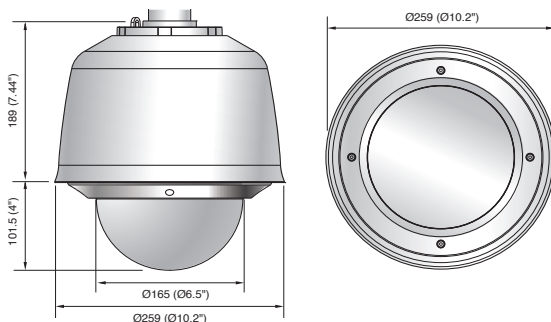

Accessories (Optional)

SBP-300WM1 SBP-300WM SBP-300CM SBP-300LM SBP-300PM SBP-300KM

Dimensions

Unit : mm (inch)

Technical Specifications

	SNP-3430HN	SNP-3430HP
VIDEO		
Imaging Device	1/4" Ex-view HAD PS CCD	
Total Pixels	811(H) x 508(V)	795(H) x 596(V)
Effective Pixels	768(H) x 494(V)	752(H) x 582(V)
Scanning System	Progressive (VPS on) (If WDR on, Interlaced scan)	
Frequency	H : 15.734KHz / V : 59.94Hz	H : 15.625KHz / V : 50Hz
Horizontal Resolution	Color : 600TV lines	
Min. Illumination	Color : 0.7Lux (F1.6, 50IRE), 0.001Lux (Sens-up, 512x) B/W : 0.07Lux (F1.6, 50IRE), 0.0001Lux (Sens-up, 512x)	
S / N Ratio	52dB	
Video Output	CVBS : 1.0 Vp-p / 75Ω composite	
LENS		
Focal Length (Zoom Ratio)	3.2 ~ 138.5mm (43x)	
Max. Aperture Ratio	F1.6(Wide) / F3.7(Tele)	
Angular Field of View	H : 61.2°(Wide) ~ 1.47°(Tele) / V : 47.2°(Wide) ~ 1.1°(Tele)	
Min. Object Distance	1m (3.28ft)	
Focus Control	AF / One-shot AF / Manual	
Zoom Movement Speed	Max. 3.2sec (Wide - Tele)	
Lens Type	DC auto iris	
Mount Type	Board-in type	
PAN / TILT / ROTATE		
Pan Range	360° Endless	
Pan Speed	Preset : 360°/sec, Manual : 0.05°/sec ~ 200°/sec	
Tilt Range	180°(0° ~ 180°)	
Tilt Speed	Preset : 360°/sec, Manual : 0.05°/sec ~ 200°/sec	
Preset	255ea	
OPERATIONAL		
Camera Title	Off / On (Displayed up to 32 characters)	
Day & Night	Auto (ICR) / Color / B/W	
Backlight Compensation	Off / BLC / WDR	
Wide Dynamic Range	128x, 52dB	160x, 52dB
Contrast Enhancement	XDR (eXtended Dynamic Range) (Off / Low / Medium / High)	
Digital Noise Reduction	Motion adaptive 2D+3D noise filter (Off / Low / Medium / High / User)	
Digital Image Stabilization	Off / On	
Motion Detection	Off / On (4 programmable zones)	
Privacy Masking	Off / On (12 polygonal programmable zones)	
Sens-up (Frame Integration)	Off / Auto (2x ~ 512x)	
Gain Control	Off / Low / Medium / High / Manual	
White Balance	ATW (In) / ATW (Out) / AWC / Manual	
Electronic Shutter Speed	Off / A.FLK / Manual (1/120 ~ 1/10Ksec)	Off / A.FLK / Manual (1/100 ~ 1/10Ksec)
Digital Zoom	16x	
Flip / Mirror	Off / On	
VPS	Off / On	
Intelligent Video Analytics	Moved / Fixed	
PIP	Off / On	
Schedule	Day / Time schedule	
Alarm I/O	Input 8ea / Output 4ea (Relay)	
Remote Control Interface	RS-485	
RS-485 Protocol	Samsung-T/E, Pelco-P/D, Panasonic, GE (KALATEL), AD, Vicon, Honeywell (DK6), Bosch (Philips), Honeywell (VCLPT)	
NETWORK		
Ethernet	RJ-45 (10/100BASE-T)	
Video Compression Format	H.264, MPEG-4, MJPEG	
Resolution	704 x 480, 640 x 480, 352 x 240	704 x 576, 640 x 480, 352 x 288
Max. Frame Rate	30fps	25fps
Video Quality Adjustment	H.264, MPEG-4 : Compression level, Target bitrate level control MJPEG : Quality level control	
Bitrate Control Method	H.264, MPEG-4 : CBR or VBR, MJPEG : VBR	
Streaming Capability	Multiple streaming (Up to 10 profiles)	
Audio I/O	Mic / Line in, Line out	
Audio Compression Format	G.711 u-law	
Audio Communication	Bi-directional audio	
IP	IPv4, IPv6	
Protocol	TCP/IP, UDP/IP, RTP(UDP), RTP(TCP), RTSP, NTP, HTTP, HTTPS, SSL, DHCP, PPPoE FTP, SMTP, ICMP, IGMP, SNMPv1/v2c/v3(MIB-2), ARP, DNS, DDNS, ONVIF HTTPS(SSL) login authentication, Digest login authentication	
Security	IP address filtering, User access log, 802.1x Authentication	
Streaming Method	Unicast / Multicast	
Max. User Access	10 users at unicast mode	
Memory Slot	SD/SDHC memory slot	
ONVIF Conformance	Yes	
Webpage Language	English, French, German, Spanish, Italian, Chinese, Korean, Japanese, Russian, Swedish, Danish, Portuguese	
Web Viewer	Supported OS : Windows XP / VISTA / 7, MAC OS Supported Browser : Internet Explorer 6.0 or Higher, Firefox, Google Chrome, Apple Safari	
Central Management Software	NET-i viewer	
ENVIRONMENTAL		
Operating Temperature / Humidity	-50°C ~ +50°C (-58°F ~ +122°F) / Less than 90% RH	
Ingress Protection	IP66 Grade (Waterproof)	
ELECTRICAL		
Input Voltage	24V AC, PoE+ (IEEE802.3at) / 2.5A	
Power Consumption	Max. 20W (Heater Off), Max. 50W (Heater On), PoE+ 24W * Heater works at AC input only	
MECHANICAL		
Color / Material	Ivory / Aluminum / Plastic sun-shield	
Dimensions (WxH)	Ø259.0 x 290.5 mm (Ø10.2" x 11.44")	
Weight	4.5Kg (9.92 lb)	