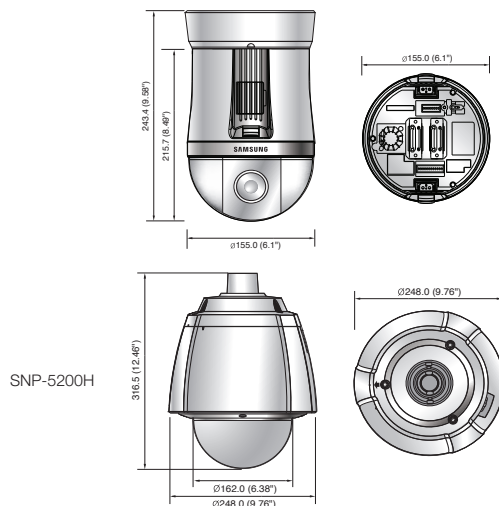

## Key Features

- Max. 1.3M (1280 x 1024) resolution
- 16 : 9 HD (720p) resolution support
- 4.45 ~ 89mm (20x) optical zoom, 16x digital zoom
- H.264, MPEG-4, MJPEG multiple codec
- PoE plus, SD memory, IP66 and IK10, bi-directional audio support

## Dimensions

Unit : mm (inch)