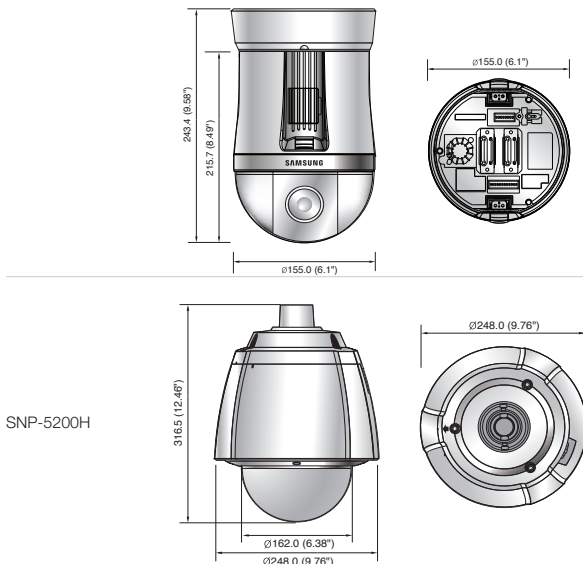

Accessories (Optional)

SHP-3700F not needed for "H" models

Dimensions

Unit : mm (inch)

SNP-5200H

Technical Specifications

	SNP-5200N/P	SNP-5200HN/HP
VIDEO		
Imaging Device	1/3" 1.3M PS CMOS	
Total Pixels	1,384(H) x 1,076(V)	
Effective Pixels	1,329(H) x 1,049(V)	
Scanning System	Progressive	
Min. Illumination	Color : 0.7Lux (F1.6, 50IRE), 0.01Lux (Sens-up 60x, 50IRE) B/W : 0.08Lux (F1.6, 50IRE), 0.001Lux (Sens-up 60x, 50IRE)	
S / N Ratio	52dB	
Video Output	CVBS : 1.0 Vp-p / 75Ω composite, 704 x 480(N), 704 x 576(P), for installation	
LENS		
Focal Length (Zoom Ratio)	4.45 ~ 89mm (20x)	
Max. Aperture Ratio	F1.6(Wide) / F2.9(Tele)	
Angular Field of View	H : 56.56°(Wide) ~ 3.10°(Tele) / V : 43.32°(Wide) ~ 2.34°(Tele)	
Min. Object Distance	1m (3.28ft)	
Focus Control	AF / One-shot AF / Manual	
Lens Type	DC auto iris	
Mount Type	Board-in type	
PAN / TILT / ROTATE		
Pan Range	360° Endless	
Pan Speed	Preset : 500°/sec, Manual : 0.024°/sec ~ 120°/sec	
Tilt Range	190°(-5° ~ 185°)	
Tilt Speed	Preset : 500°/sec, Manual : 0.024°/sec ~ 120°/sec	
Presets	255ea	
Presets Accuracy	±0.1°	
OPERATIONAL		
Camera Title	Off / On (Displayed up to 15 characters)	
Day & Night	Auto (ICR) / Color / B/W	
Backlight Compensation	Off / BLC / HLC	
Contrast Enhancement	SSDR (Samsung Super Dynamic Range) (Off / On)	
Digital Noise Reduction	SSNR III (2D+3D noise filter) (Off / On)	
Digital Image Stabilization	Off / On	
Motion Detection	Off / On (4 programmable zones)	
Privacy Masking	Off / On (8 programmable zones)	
Sens-up (Frame Integration)	Off / Auto (2x ~ 60x)	
Gain Control	Off / Low / Medium / High / Manual	
White Balance	ATW / AWC / Manual / Indoor / Outdoor	
Electronic Shutter Speed	Auto / A.FLK / Manual (1/30 ~ 30,000sec)	
Digital Zoom	16x	
Flip / Mirror	Off / On	
Intelligent Video Analytics	Scene Change, Virtual Line, Enter / Exit, Appear / Disappear	
Alarm I/O	Input 4ea / Output 2ea (Relay)	
Remote Control Interface	RS-485/422	
RS-485 Protocol	Samsung-T/E, Pelco-P/D, Panasonic, Honeywell, AD, Bosch, Vicon, GE	
NETWORK		
Ethernet	RJ-45 (10/100BASE-T)	
Video Compression Format	H.264, MPEG-4, MJPEG	
Resolution	1280 x 1024, 1280 x 720P (HD), 1024 x 768, 800 x 600, 640 x 480, 320 x 240	
Max. Framerate	30fps at all resolutions	
Video Quality Adjustment	H.264, MPEG-4 : Compression level, Target bitrate level control MJPEG : Quality level control	
Bitrate Control Method	H.264, MPEG-4 : CBR or VBR, MJPEG : VBR	
Streaming Capability	Multiple streaming (Up to 10 profiles)	
Audio I/O	Mic / Line in, Line out	
Audio Compression Format	G.711 u-law	
Audio Communication	Bi-directional audio	
IP	IPv4, IPv6	
Protocol	TCP/IP, UDP/IP, RTP(UDP), RTP(TCP), RTSP, NTP, HTTP, HTTPS, SSL, DHCP, PPPoE FTP, SMTP, ICMP, IGMP, SNMPv1/v2c/v3(MIB-2), ARP, DNS, DDNS, ONVIF	
Security	HTTPS(SSL) login authentication, Digest login authentication IP address filtering, User access log, 802.1x authentication	
Streaming Method	Unicast / Multicast	
Max. User Access	10 users at unicast mode	
Memory Slot	SD/SDHC memory slot	
ONVIF Conformance	Yes	
Webpage Language	English, French, German, Spanish, Italian, Chinese, Korean, Russian, Japanese, Swedish, Danish, Portuguese, Turkish, Polish, Czech, Rumanian, Serbian, Dutch, Croatian, Hungarian, Greek	
Web Viewer	Supported OS : Windows XP / VISTA / 7, MAC OS Supported Browser : Internet Explorer 6.0 or Higher, Firefox, Google Chrome, Apple Safari	
Central Management Software	NET-i viewer	
ENVIRONMENTAL		
Operating Temperature / Humidity	-10°C ~ +50°C (+14°F ~ +122°F) / 20% ~ 80% RH	-50°C ~ +50°C (-58°F ~ +122°F) / up to 100% RH
Ingress Protection	N/A	IP66 Grade (Waterproof)
ELECTRICAL		
Input Voltage	24V AC, PoE+ (IEEE802.3at)	
Power Consumption	Max. 21W	Max. 25W (Heater off), Max. 52W (Heater on) * Heater works at AC input only.
MECHANICAL		
Color / Material	Ivory / Plastic	Ivory / Aluminum / Plastic sun-shield
Dimensions (WxH)	Ø155.0 x 243.4mm (Ø6.1" x 9.58")	Ø248.0 x 316.5mm (9.76" x 12.46")
Weight	2.1Kg (4.63 lb)	4.6Kg (10.14 lb)