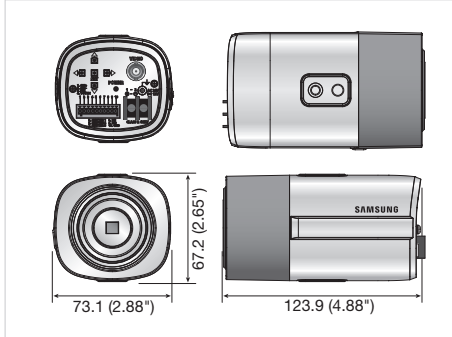

Dimensions

Unit : mm (inch)