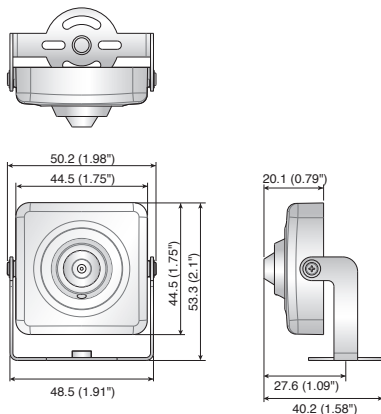

Dimensions

Unit : mm (inch)

Technical Specifications

	SCB-3021N/3020N/2020N	SCB-3021P/3020P/2020P
VIDEO		
Imaging Device	1/3" Super HAD CCD (Double scan) : SCB-3020, 1/3" Super HAD CCD : SCB-2020	
Total Pixels	811(H) x 508(V)	795(H) x 596(V)
Effective Pixels	768(H) x 494(V)	752(H) x 582(V)
Scanning System	2 : 1 Interlace	
Synchronization	Internal / Line lock (L-Pulse input)	
Frequency	H : 15.734KHz / V : 59.94Hz	H : 15.625KHz / V : 50Hz
Horizontal Resolution	Color : 600TV lines	
Min. Illumination	Color : 0.45Lux@F2.0 (50IRE, Sens-up 2x) : SCB-3021/3020 0.15Lux@F2.0 (50IRE, Sens-up 2x) : SCB-2020	
S / N Ratio	52dB (AGC off, Weight on)	
Video Output	CVBS : 1.0 Vp-p / 75Ω composite	
LENS		
Focal Length (Zoom Ratio)	4.3mm : SCB-3021, 3.7mm : SCB-3020/2020	
Max. Aperture Ratio	F2.0	
Angular Field of View	Horiz : 64.6° / Vert : 46.6° / Diag : 88.4° : SCB-3021 Horiz : 64.65° / Vert : 48.49° / Diag : 80.81° : SCB-3020/2020	
Min. Object Distance	0.4m (1.31ft)	
OPERATIONAL		
On Screen Display	Multi-language support English, Japanese, Spanish, French, Portuguese, Taiwanese, Korean	Multi-language support English, French, German, Spanish, Italian, Chinese, Russian, Polish, Czech, Romanian, Serbian, Swedish, Danish, Turkish, Portuguese
Camera Title	Off / On (Displayed 54 characters)	
Day & Night	Day / Night / Auto	
Backlight Compensation	Off / On	
Wide Dynamic Range	128x (52dB) : SCB-3021/3020	160x (52dB) : SCB-3021/3020
Contrast Enhancement	Off / Low / Mid / High	
Digital Noise Reduction	Adaptive 3D+2D (Off / Low / Mid / High / User)	
Digital Image Stabilization	Off / On	
Motion Detection	Off / Tracking / Detection	
Privacy Masking	Off / On (12 programmable zones, polygonal type)	
Sens-up (Frame Integration)	2x ~ 512x	
Gain Control	Off / On	
White Balance	ATW1 / ATW2 / AWC (Manual) / 3200K / 5600K	
Electronic Shutter Speed	1/60 ~ 1/200,000sec	1/50 ~ 1/200,000sec
Digital Zoom	Off / On (1x ~ 16x)	
Flip	Vertical / Horizontal	
Profile	Standard / ITS / Backlight / Day & Night / Gaming / Custom	
VPS	Off / On : SCB-3021/3020	
Intelligent Video	Fixed / Moved, Fence (Line, Area)	
PIP	Off / On	
Alarm	1 Output	
Communication	Coaxial control	
Protocol	Coax : CCVC	
ENVIRONMENTAL		
Operating Temperature / Humidity	-10°C ~ +50°C (+14°F ~ +122°F) / Less than 90% RH	
ELECTRICAL		
Input Voltage / Current	12V DC ±10%	
Power Consumption	Max. 2.0W	
MECHANICAL		
Color / Material	Black / Aluminum	
Dimensions (WxHxD)	50.2 x 40.2 x 53.3mm (1.98" x 1.58" x 2.1")	
Weight	105g (0.23 lb)	