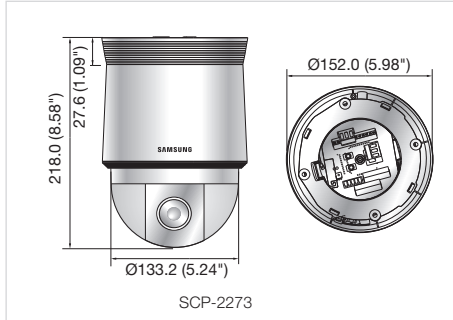

Dimensions

Unit : mm (inch)