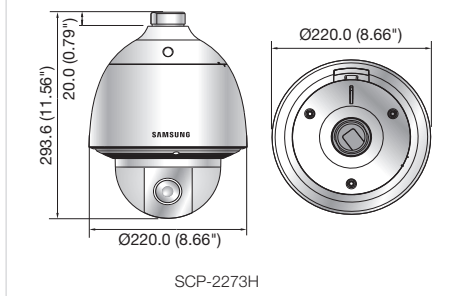

SCP-2273

SCP-2273H