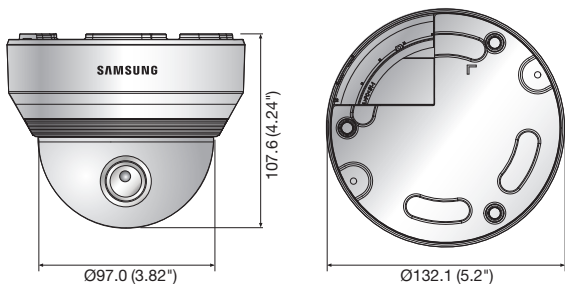

Dimensions

Unit : mm (inch)