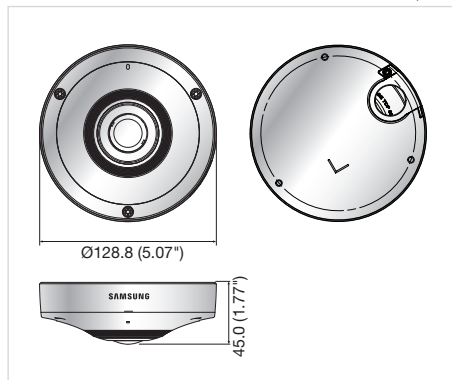

Dimensions

Unit : mm (inch)

Specifications