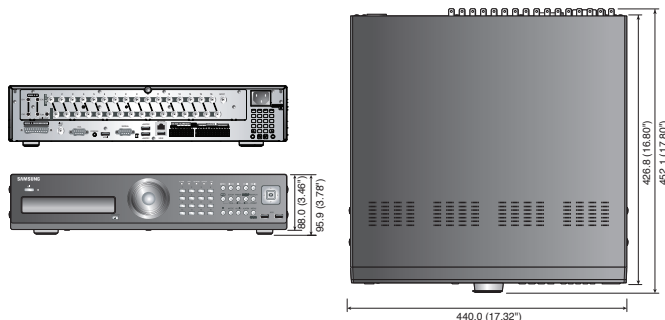

Dimensions

Unit : mm (inch)

Technical Specifications